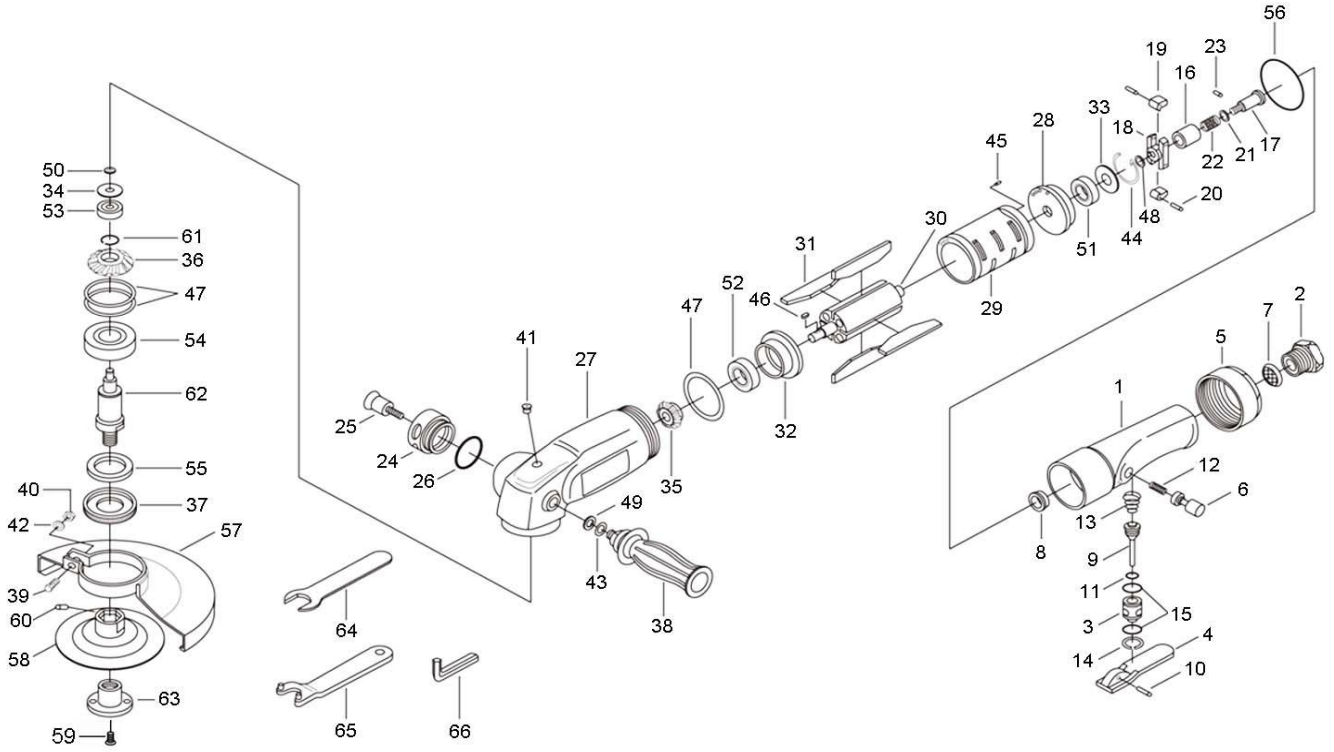

OS-107B GAV HAVALI TAŞLAMA 180 MM.

Item No.	Description	Q'ty
1	Handle -(Lever Type)	1
2	Air Inlet Bushing	1
3	Valve Bushina	1
4	Valve Lever	1
5	Valve Bodv Nut	1
6	Safety Pin	1
7	Filter	1
8	Governor Valve Bushing	1
9	Valve	1
10	Roll Pin	1
11	O-Ring	2
12	Spring	1
13	Cone Spring	1
14	Snap Ring	1
15	O-Ring	2
16	Governor Valve	1
17	Governor Spindle	1
18	Governor Cage	1
19	Governor Weight	2
20	Roll Pin	2
21	Adiusting Spacer	1
22	Spring	1
23	Pin	1
24	Eahaust Stack	1
25	Muffler Stem Assembly	1
26	O-Ring	1
27	Casing	1
28	Cylinder Rear Plate	1
29	Cylinder	1
30	Rotor	1
31	Blade	4
32	Front Plate	1
33	Cylinder Rear Plate Spacer	1
34	Whhri Spindle Real Cover	1

Item No.	Description	Q'ty
35	Driving Gear	1
36	Driven Gear	1
37	Casing Front Cover	1
38	Dead Handle	1
39	Head Bolt	1
40	Nut (M6)	1
41	Grease Fitting	1
42	Spring Washer	1
43	Spring Washer	1
44	Snap Ring	1
45	Roll Pin	1
46	Key	1
47	Adjusting Spacer	1
48	Spacer	1
49	Washer	1
50	Snap Ring	1
51	Bearing	1
52	Bearing	1
53	Bearing	1
54	Bearing	1
55	Fiatriing	1
56	O-Ring	1
Spindle set		
57	Wheel Gusrd	1
58	Wheel Holgwe Flange	1
59	Head Screw (M6*18)	1
60	Roll Pin	1
61	Snap Ring	1
62	Wheel Spindle (M14 x 2.0P)	1
63	Wheel Nut Flange (M14 x 2.0P)	1
Removal Tools		
64	Spanner (24)	1
64	Spanner	1
64	Aller Wrench (4mm)	1